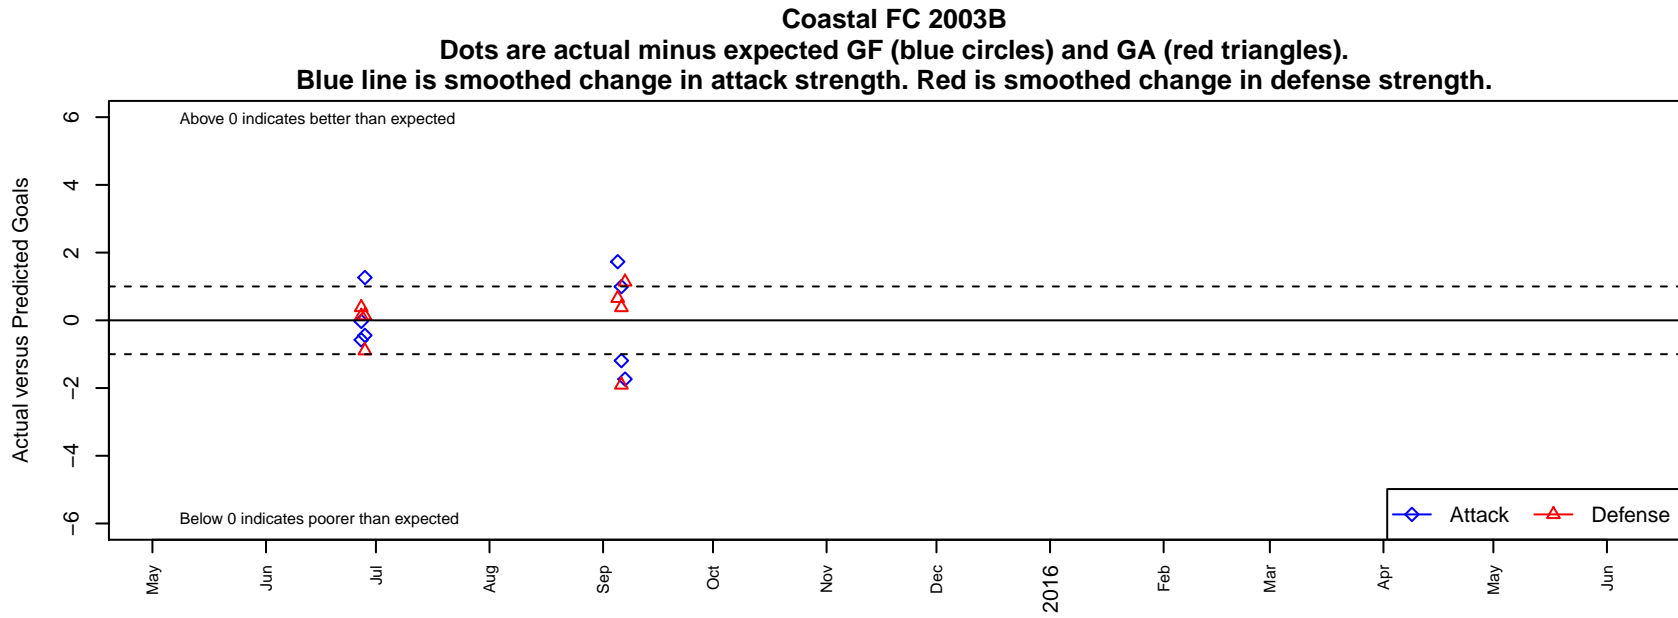

Coastal FC 2003B

Coastal FC
Surrey, BC
B03 total strength=1202
attack=2.95 defense=5.48

alt names used:

Venues played:
2015 RVS Classic BU13
2015 SX Cup U13

**attack and defense variance (black dot)
relative to other teams
and top 10 in region**

**attack and defense rating
relative to others at age
and all opponents in last 13 months**

**attack and defense rating
relative to other teams
and all opponents in last 13 months**

Performance relative to 13 month average

Performance relative to 13 month average

average number of goals per game relative to expected

average number of goals per game relative to expected

lot. A=Neither has attack advantage, B=Opponent has both attack and defense advantage, C=Opponent has both attack and defense disadvantage, D=Both have